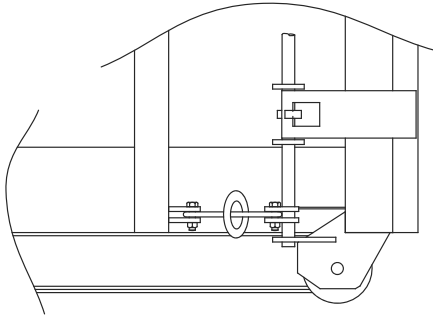

Demountables

Locking systems

Standard tailgate locking

TIR Locking

Tailgate with heavy duty lever locking

Tailgate with ratchet locking (foam rubber seal can be an option)

Demountables

Locking systems

Turnbuckle wheel

Turnbuckle locking gear

Safety lever profile

Overcam locking gear

20mm ratchet

Ratchet locking gear

Lever

Lever locking gear