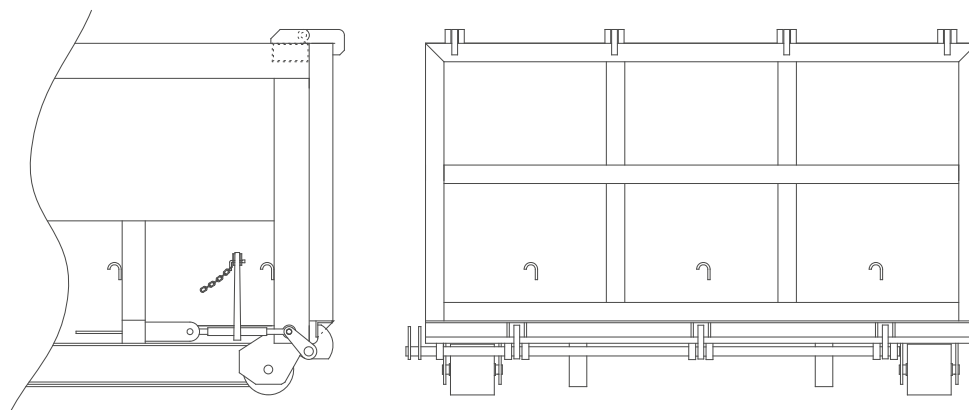

Demountables

Locking systems

Standard tailgate locking

TIR Locking

Tailgate with heavy duty lever locking

Tailgate with ratchet locking (foam rubber seal can be an option)

Demountables

Locking systems

Turnbuckle wheel

Turnbuckle locking gear

Safety lever profile

Overcam locking gear

20mm ratchet

Ratchet locking gear

Lever

Lever locking gear