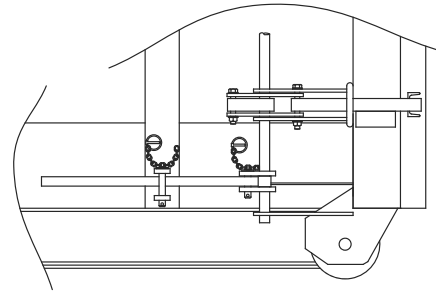

Demountables

Locking systems

Standard tailgate locking

TIR Locking

Tailgate with heavy duty lever locking

Tailgate with ratchet locking (foam rubber seal can be an option)

Demountables

Locking systems

Turnbuckle wheel

Turnbuckle locking gear

Safety lever profile

Overcam locking gear

20mm ratchet

Ratchet locking gear

Lever

Lever locking gear