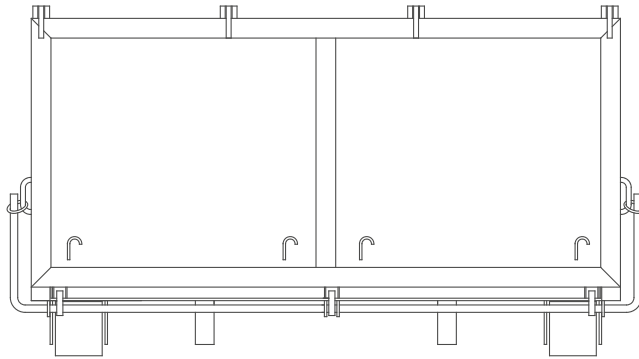

Demountables

Locking systems

Standard tailgate locking

TIR Locking

Tailgate with heavy duty lever locking

Tailgate with ratchet locking (foam rubber seal can be an option)

Demountables

Locking systems

Turnbuckle wheel

Turnbuckle locking gear

Safety lever profile

Overcam locking gear

20mm ratchet

Ratchet locking gear

Lever

Lever locking gear