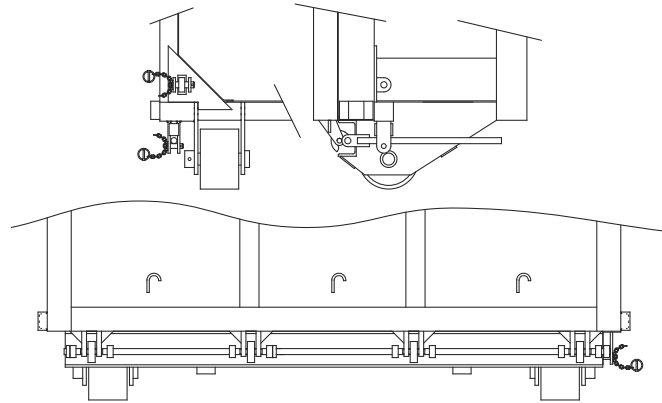

Demountables

Locking systems

Standard tailgate locking

TIR Locking

Tailgate with heavy duty lever locking

Tailgate with ratchet locking (foam rubber seal can be an option)

Demountables

Locking systems

Turnbuckle wheel

Turnbuckle locking gear

Safety lever profile

Overcam locking gear

20mm ratchet

Ratchet locking gear

Lever

Lever locking gear