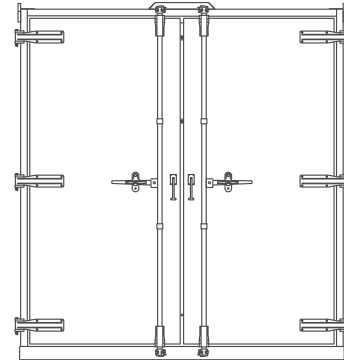

Demountables

Locking systems

Standard tailgate locking

TIR Locking

Tailgate with heavy duty lever locking

Tailgate with ratchet locking (foam rubber seal can be an option)

Demountables

Locking systems

Turnbuckle wheel

Turnbuckle locking gear

Safety lever profile

Overcam locking gear

20mm ratchet

Ratchet locking gear

Lever

Lever locking gear